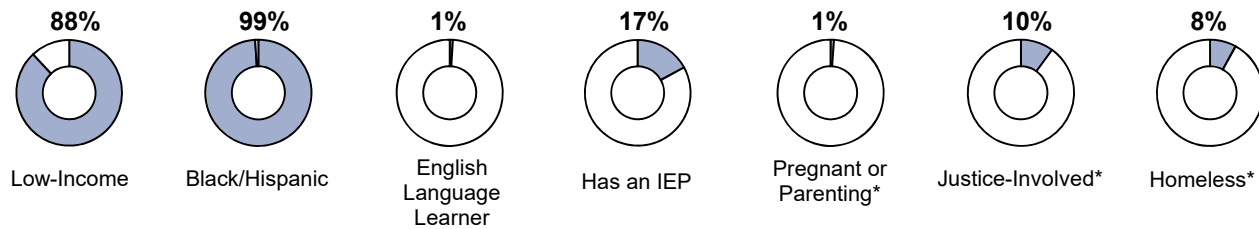

Student Demographics

Performance Tier	% of Metrics at Tier	2016-2017	2017-2018	2018-2019
Overall Score	60% Achieving		60%	60%
Exceptional	13%		33%	13%
Target	47%		27%	47%
Near Target	13%		0%	13%
Did Not Meet	27%		40%	27%
Program was eligible for 15 of 16 metrics				