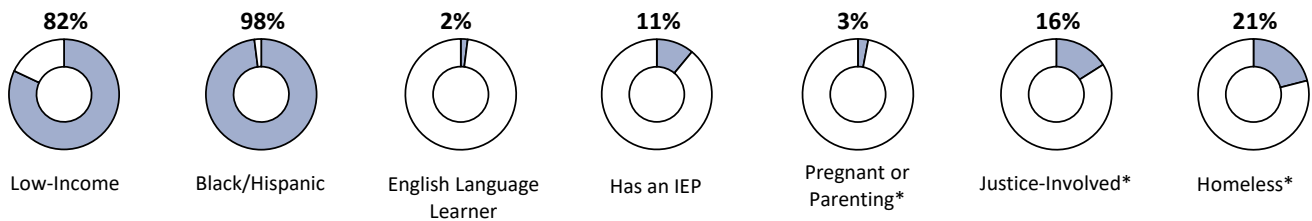

Student Demographics

Performance Tier	% of Metrics at Tier	2017-2018	2018-2019	2019-2020
Overall Score	100% Excelling	60%	60%	100%
Exceptional	50%	33%	13%	50%
Target	50%	27%	47%	50%
Near Target	0%	0%	13%	0%
Did Not Meet	0%	40%	27%	0%